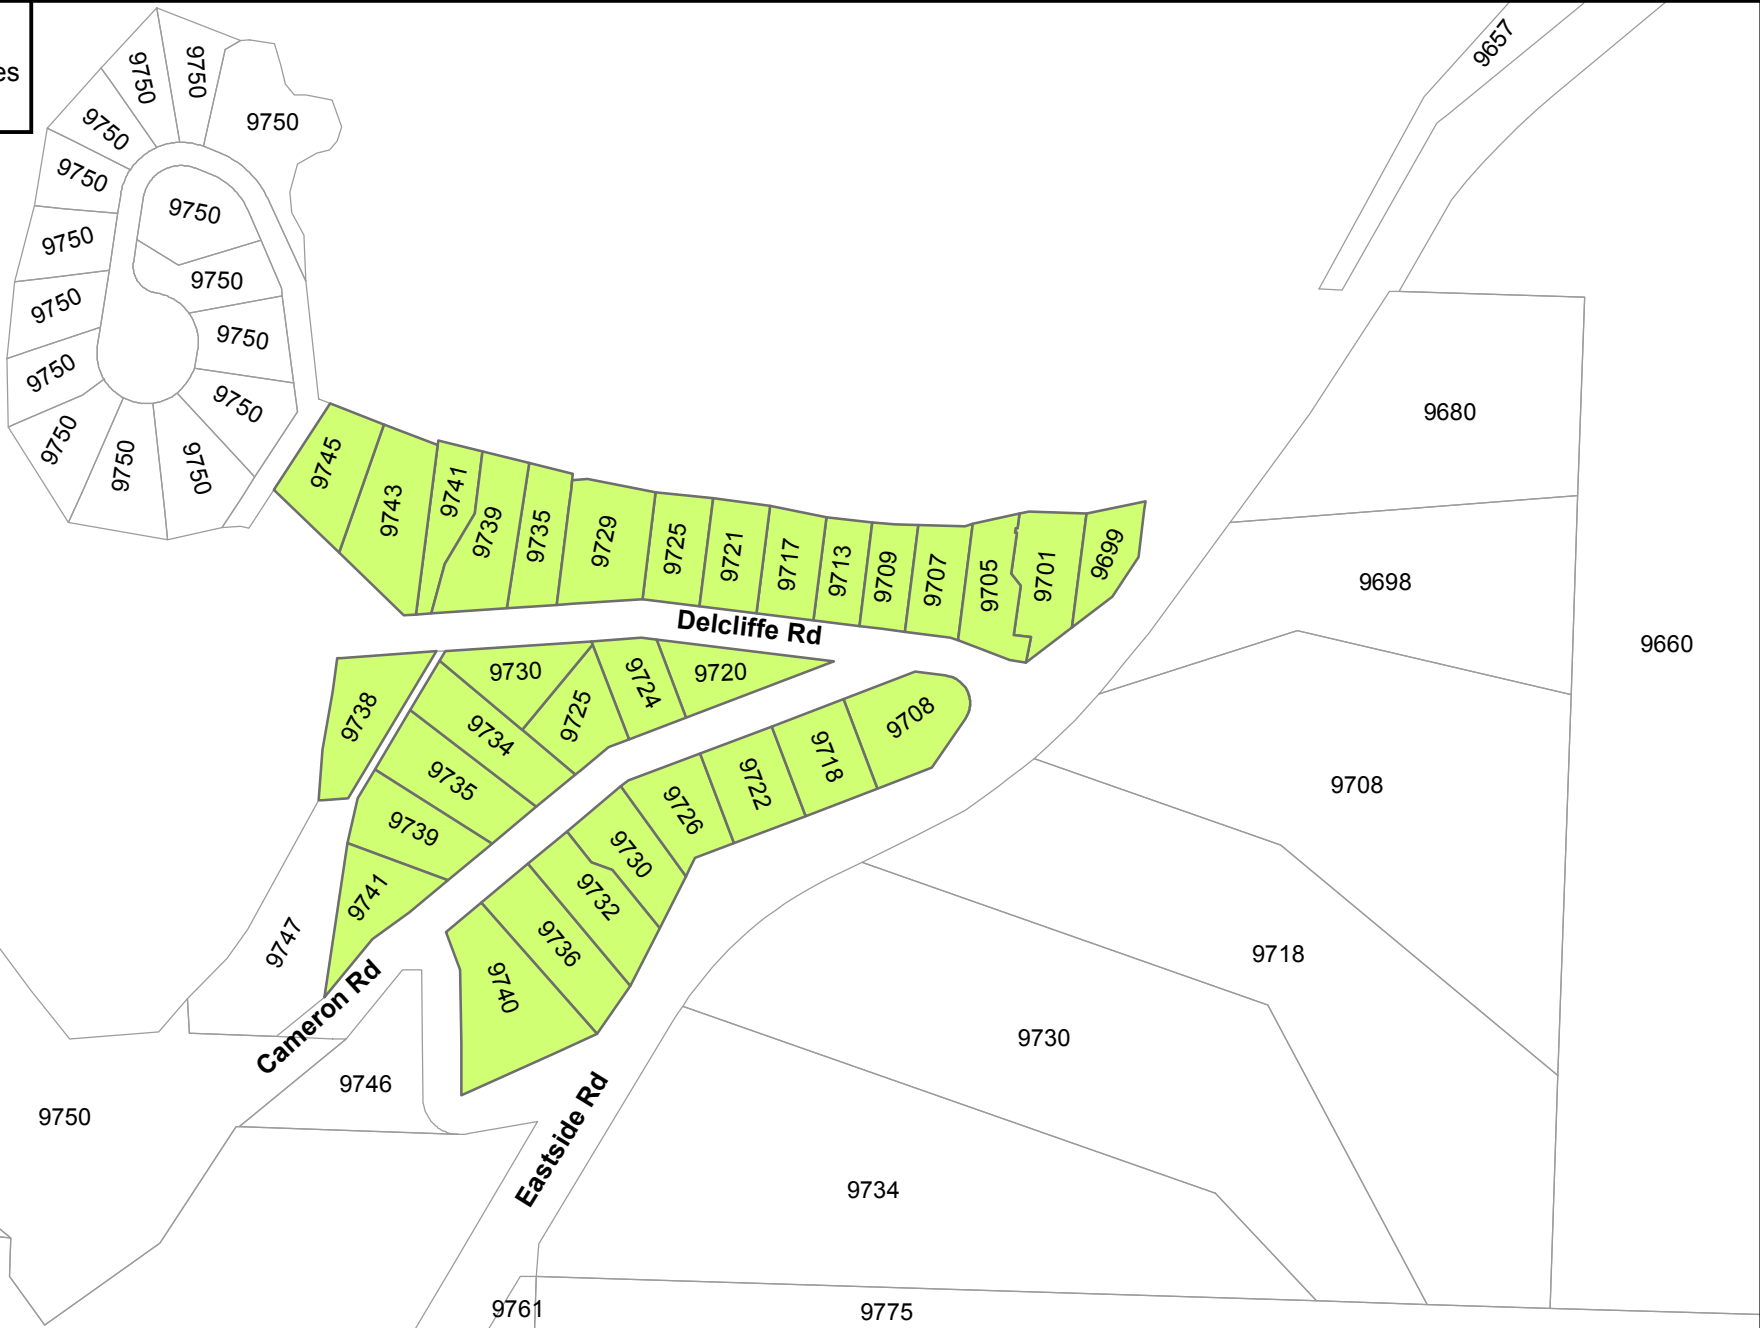

**Legend**

- Delcliffe Properties
- Parcels

This map was compiled by RDNO, using data believed to be accurate; however, a margin of error is inherent in all maps. This product is distributed without warranties of any kind, either express or implied, including but not limited to warranties of sustainability or particular purpose or use.

# Delcliffe

REGIONAL DISTRICT NORTH OKANAGAN

RDNO

Plot Date: Feb 04, 2019

Scale: 1:3,000

Plot Size: 11" x 8.5"

0 75 150 300 Meters